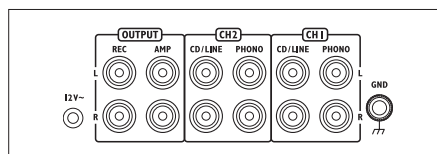

MPX-1/BK

Order No. 0202170

Stereo DJ mixer

- 2 stereo input channels, each with gain control and 2-way equalizer, switchable phono/line
- DJ microphone channel with talkover, manually selectable
- Pre-fader listening (PFL) to the stereo input channels via adjustable headphone output
- Replaceable crossfader for crossfading between the two input channels
- Particularly easy-sliding high-quality faders with additional guides
- Stereo LED level display

Model	MPX-1/BK
Mic input	1.5 mV, 49 dB, 1 x 6.3 mm jack
Line input	150 mV, 61 dB, 2 x RCA L/R
Phono input	3 mV, 2 x RCA L/R
Master output	1 V/600 Ω, 1 x RCA L/R
Record output	0.5 V/600 Ω, 1 x RCA L/R
Headphones	≥ 8 Ω, 1 x 6.3 mm jack
Frequency range	20-20,000 Hz
THD	0.1%
Equalizer bass	±12 dB/50 Hz
Equalizer treble	±12 dB/10 kHz
Talkover	-16 dB
Power supply	via encl. plug-in power supply
Dimensions	164 x 218 x 77 mm
Weight	1.2 kg

MPX-20USB

Order No. 0202860

3-channel stereo DJ mixer, with USB interface.

Plug and mix!

- Integrated USB audio interface (will be identified and addressed as an external sound card)
- Full-duplex USB port (allows for simultaneous recording and reproduction) for reproduction of digital audio data from a PC as well as for recording mixings onto a PC
- 1 microphone input channel
- 2 stereo input channels, switchable line/phono and USB/line/phono
- 1 stereo output channel (master)
- 1 stereo record output
- Pre-fader listening (CUE) to the stereo input channels via adjustable headphone output
- Crossfader
- LED level display
- Robust metal housing of compact size
- Power supply via USB interface or optional power supply with USB port